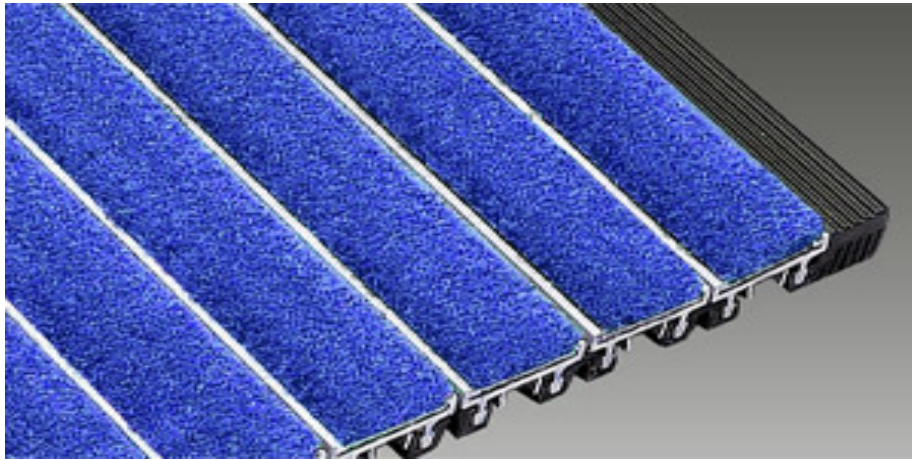

AMERICAN FLOOR MATS walk well

152 Rollins Avenue #102
Rockville, MD 20852
800-762-9010
240-780-3309 (f)
www.americanfloormats.com

3/4" Deep Recessed Grille Mat

This Recessed Grille Mat is a heavy-duty entrance mat that offers ample storage for dirt and moisture with its 3/4" deep rails. One inch vinyl cushions spaced 1" on center on the under rail protect the aluminum rails from clanging on the concrete underneath. Heavy support channels and legs allow the grid to be placed over recesses designed as deep as 1", and, in the most severe climates, can be combined with optional drain pans and strainers that connect to plumbing piping. These grille mats easily roll up for cleaning underneath. The variety of insert and aluminum finish options offers an aesthetically pleasing product that effectively removes dirt. An architectural bronze connector rail is also available. These mats are capable of handling 1000lbs per wheel load.