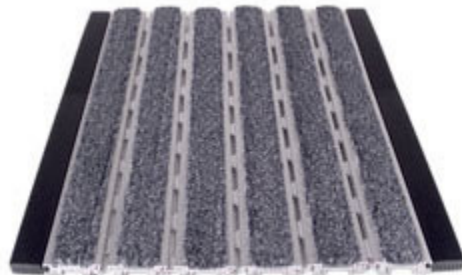

## All Aluminum (AA) Recessed Grille Mat

The All Aluminum (AA) Recessed Grille Mat is a 7/16" deep entrance mat that, depending upon frame style chosen, can be either surface or recessed mounted. Since this AA Grille Mat is all aluminum it can be used as an interior or exterior mat.. The variety of insert and aluminum finish options offers an aesthetically pleasing product that effectively removes dirt. An architectural bronze connector rail is also available. These mats are capable of handling 300lb per wheel loads.

- The all aluminum construction offers maximum performance in high-traffic indoor/outdoor areas
- 7/16" deep tread rails design allows dirt to fall through mat instead of remaining on surface
- Mat rolls back for easy cleaning
- Dual durometer cushion allows for quiet operation