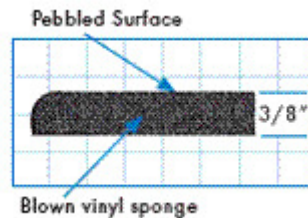

Deluxe SoftStep Anti-Fatigue Mat

Soft Step is a dense vinyl sponge anti-fatigue mat and one of the most affordable anti-fatigue mats on the market. It provides a "soft step" to lessen fatigue. This mat is available in stock sizes or rolls that are easily cut to size.

- One of the most economical anti-fatigue mats
- Available in black/yellow, black and grey in 3/8" thickness & black and grey in 5/8" thickness
- Applicable in all dry work areas
- Yellow Border option available only in 3/8" thickness

Item No: FSS

Standard Sizes (Approximate)

Size	Qty. 1	Qty. 2-10	Qty. 11-25	Qty. 26+
3/8" 2' x 3'	\$20.81	\$19.88	\$19.66	\$19.54
3/8" 2' x 5'	\$38.00	\$37.50	\$36.80	\$35.50
3/8" 3' x 4'	\$45.60	\$45.00	\$44.16	\$42.60
3/8" 3' x 5'	\$51.80	\$49.88	\$47.91	\$45.12
3/8" 3' x 6'	\$68.40	\$67.50	\$66.24	\$63.90
3/8" 3' x 8'	\$91.20	\$90.00	\$88.32	\$85.20
3/8" 3' x 10'	\$114.00	\$112.50	\$110.40	\$106.50
3/8" 3' x 12'	\$123.60	\$121.55	\$119.41	\$117.62
3/8" 4' x 6'	\$91.20	\$90.00	\$88.32	\$85.20
3/8" 4' x 8'	\$121.60	\$120.00	\$117.76	\$113.60
3/8" 4' x 10'	\$152.00	\$150.00	\$147.20	\$142.00
3/8" 4' x 12'	\$182.40	\$180.00	\$176.64	\$113.60
5/8" 2' x 3'	\$30.60	\$28.99	\$27.55	\$25.05
5/8" 2' x 5'	\$54.00	\$53.30	\$52.10	\$51.10
5/8" 3' x 4'	\$64.80	\$63.96	\$62.52	\$61.32
5/8" 3' x 5'	\$77.10	\$75.44	\$73.04	\$71.50
5/8" 3' x 6'	\$97.20	\$95.94	\$93.78	\$91.98
5/8" 3' x 8'	\$129.60	\$127.92	\$125.04	\$122.64
5/8" 3' x 10'	\$162.00	\$159.90	\$156.30	\$153.30
5/8" 3' x 12'	\$194.40	\$191.88	\$187.56	\$183.96
5/8" 4' x 6'	\$129.60	\$127.92	\$125.04	\$122.64
5/8" 4' x 8'	\$172.80	\$170.56	\$166.72	\$163.52
5/8" 4' x 10'	\$216.00	\$213.20	\$208.40	\$204.40
5/8" 4' x 12'	\$259.20	\$255.84	\$250.08	\$245.28

* 60' rolls available in both thicknesses; all colors.

Available Colors

Black

Black Yellow Border

Gray