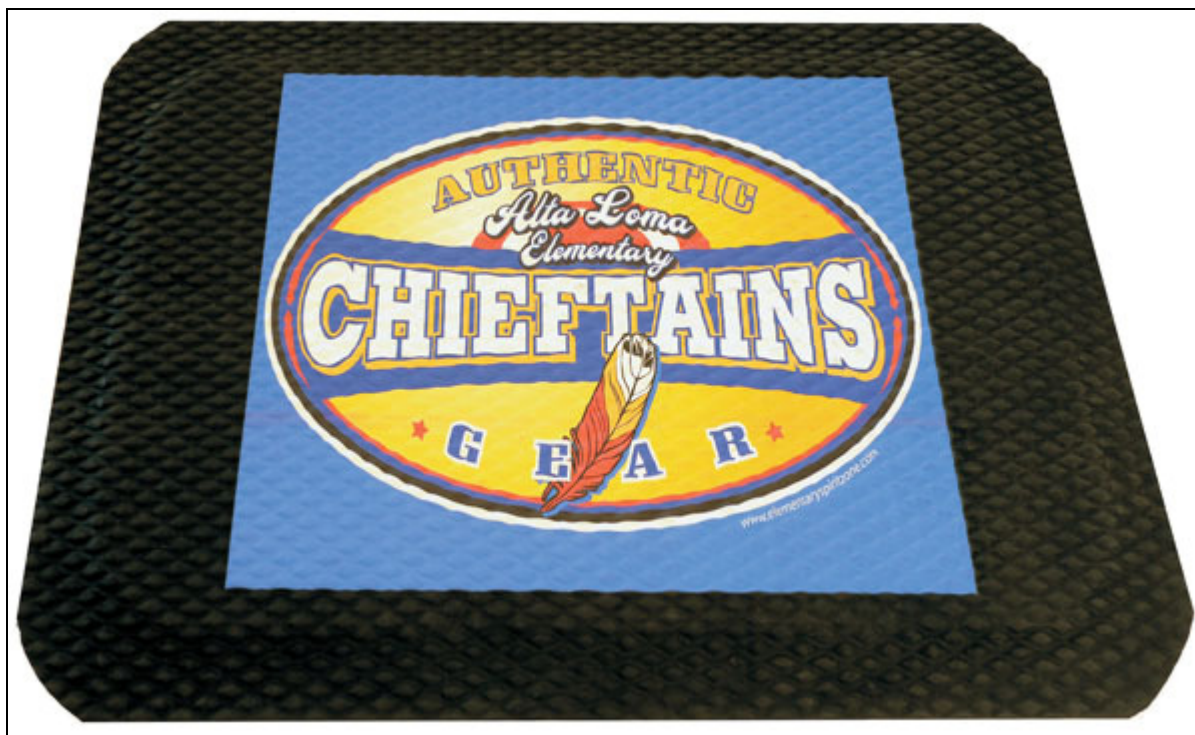

Anti-Fatigue Logo Mats

Anti-Fatigue Logo Mats are 100% slip resistant rubber comfort logo mats. Your logo is created from alternate color rubber sections, and when bonded together, create a beautiful masterpiece. These logo mats feature tapered borders, which protect you from tripping.

- 5/8" thick nitrile rubber construction
- Bi-level construction provides added comfort and ergonomic support while reducing stress on back and knees.
- Easy to clean, simply vacuum or wipe off and dry