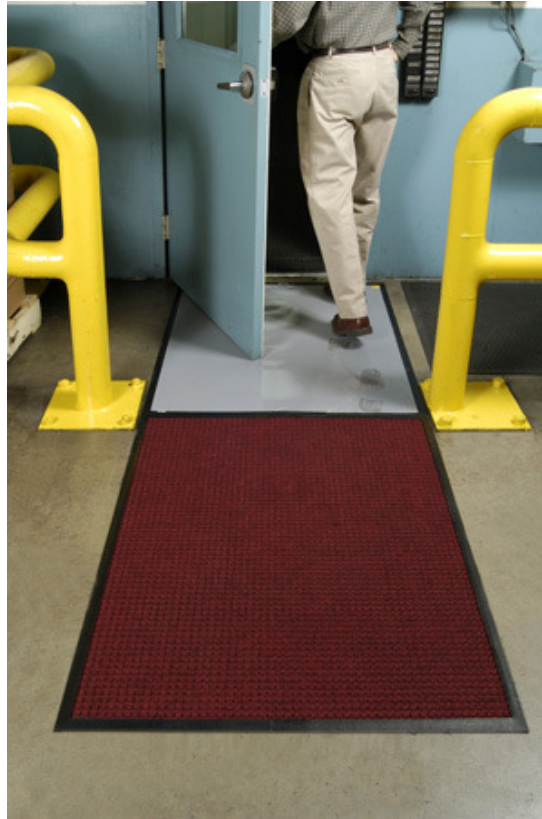

Carpeted Clean Room Sticky Mats

Carpeted clean room mats are sticky mats that trap impurities such as dirt, dust and debris in areas that require environments free of foreign substances. These clean room sticky mats feature a polypropylene fabric entrance mat to remove large amounts of dirt and debris and a tacky surface which pulls dust and smaller particles off shoe soles before they can contaminate a "clean room."

- Each mat contains 1 (or 4) pads with 60 layers per pad for a total of 60 (or 240) layers per case.
- Once the top film is contaminated, simply pull off and discard.
- Clean room sticky mats offer economical dirt control for low-profile carpet, tile or concrete surfaces.
- These clean room mats are ideal for hospital and laboratory use.
- Tacky polyethelene surface; 1/8" thick.