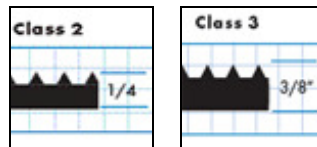

Corrugated Switchboard Non-Conductive Mats

Corrugated Switchboard matting offers peace of mind by protecting people from harmful or deadly electrical shock. These mats are able to shield employees by insulating them against extremely high voltage.

- Corrugated Switchboard matting conforms to ANSI/ASTM D-178-01.
- These mats can insulate against as much as 30,000 volts (1/4" thick mat) and 40,000 volts (3/8" thick mat) of electricity.
- The 1/4" thickness meets Type II, Class 2 requirements.
- The 3/8" thickness meets Type II, Class 3 requirements. This thickness is only available in 75' rolls.

Item No: SCS