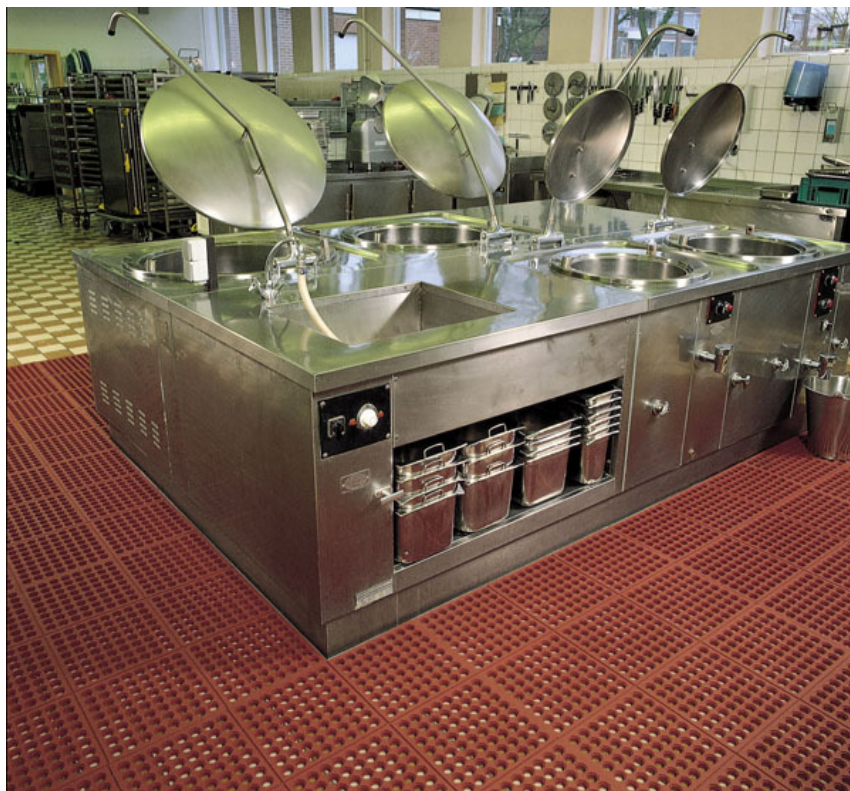

## Cushion Ease Kitchen Mat Tiles

With Cushion Ease Kitchen Mat Tiles you can easily create custom configurations on-site. The tiles are made from a resilient rubber compound and provide for maximum support and exceptional fatigue relief.

- These mats have a large-hole drainage design which keeps moisture and debris free from worker platform.
- Available 3/4" thick.
- Black mat which is grease-resistant and carries a 1-year warranty.
- Red mat with extra nitrile content is grease-proof and carries a 3-year warranty.