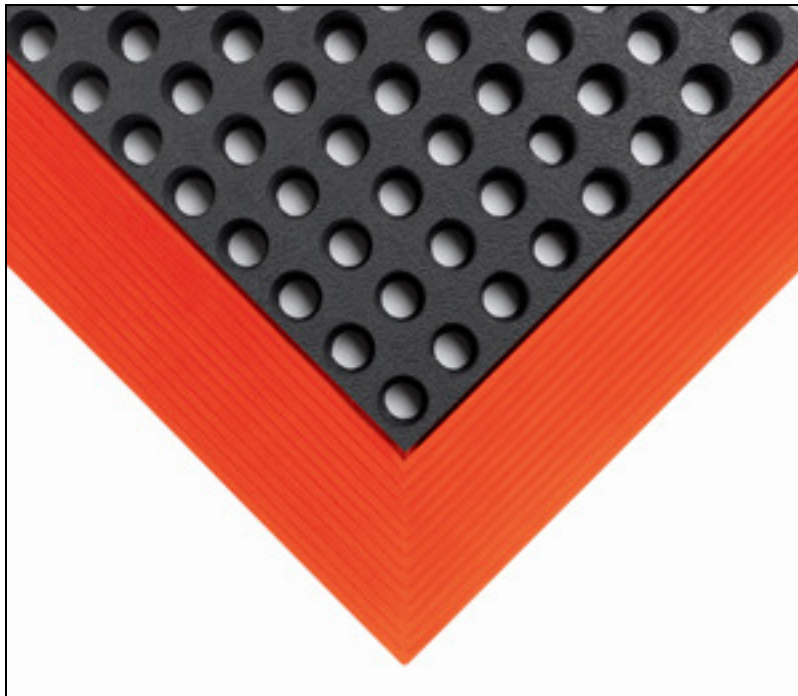

Industrial WorkSafe Anti-Fatigue Mats

This extra thick, extra comfortable, extra safe, high performance, wet area, ergonomic mat has bright, molded-in safety borders. It's formulated in a CFR (mineral oil cutting fluid resistant) compound that resists many other industrial chemicals and fluids.

- The smooth, clean drainage holes and underside knobs allow water, debris and shavings to flow through and under the mat.
- This anti-fatigue mat has a textured surface for extra traction in wet areas.
- Available in stock sizes for individual workstations; 3/4" thickness.
- Color: Black with Orange (BOR), Black with Yellow (BYL).

Standard Colors

Black Orange
Border

Black Yellow
Border