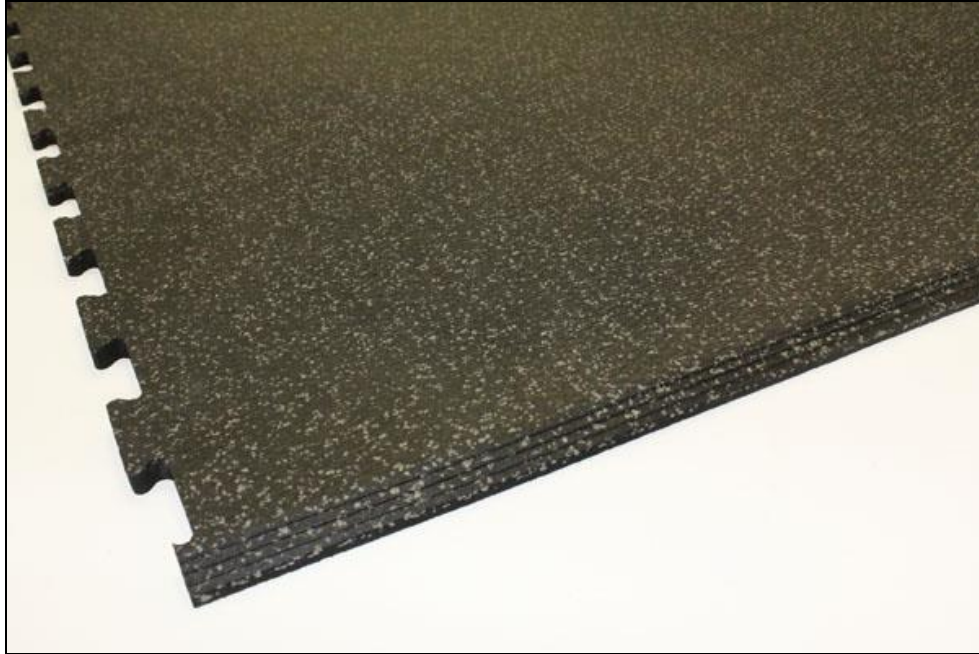

## LockTough Interlocking Rubber Gym Tiles

LockTough Interlocking Rubber Gym Tiles are heavy-duty rubber puzzle tiles that easily lock and stay together to protect floors from heavy weights while providing unsurpassed impact resistance. These rubber tiles are great for large areas, non-rectangular spaces and temporary workout locations.

- LockTough rubber tiles are available with beveled (sloped, no-teeth) edges in the 3/8" and 1/2" thicknesses.
- These puzzle tiles are ideal when covering larger areas since installation times can be reduced thanks to the oversized nature of the tiles and can be used to create a sectional matting area or a wall-to-wall matting surface.
- These non-porous, indestructible, vulcanized rubber mats have textured surfaces for greater traction, even when wet.
- LockTough Rubber Tiles are excellent for use under heavy workout equipment, such as treadmills, stationery bikes, and weight-lifting machines.
- All LockTough puzzle tiles shield the floor from damage while protecting machines and exercise equipment from vibration and carpet fibers, which can build up within the equipments' moving mechanisms.