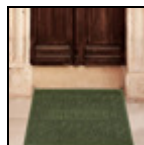

Personalized Waterhog Door Mats

Personalized Waterhog Door Mats brighten up the entrance to your home by adding a touch of personalization while offering the same great features of our most popular door mat, the Waterhog Classic Entrance Mat.

- These personalized door mats welcome family and guests while cleaning dirt & water off shoes before stepping inside.
- Personalized floor mats work well both indoors and outside on both carpeted floors and hard surfaces such as tile, wood, vinyl, marble, brick and concrete. The high-low surface pattern of these personalized waterhog mats works hard scraping off dirt, debris, snow and mud yet are easy to clean and maintain.
- The heavy-duty polypropylene fabric is stain and mildew resistant, dries quickly and will not fade or rot, even when used outdoors. All personalized waterhog door mats contain a premium rubber backing, which prevents moisture from leaking through the mat and staining the floor.
- Each edge is beveled (sloped) to prevent trips and falls.
- Room for up to 10 characters including spaces.
- Personalized Waterhog Door Mats are made with 20% recycled content.