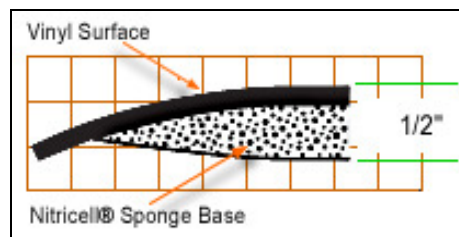

Static Dissipative Anti-Fatigue Mats

Static Dissipative Anti-Fatigue mats are frequently used in commercial and manufacturing areas where controlling static and fatigue are essential. A metal scrim embedded in the vinyl surface ensures speedy and effective dissipation of static electricity. The Nitricell sponge base keeps employees comfortable and productive all day long.

- Available 1/2" thick.
- For maximum effectiveness, mat must be grounded and keep the surface clean.
- Resistivity: RTT: 30,000,000 - 500,000,000 Ohms RTG: 30,000,000 - 500,000,000 Ohms
- MUST USE MAT IN CONJUNCTION WITH GROUNDING CORD / HEAL GROUNDING TO FUNCTION PROPERLY (sold separately).

Item No: SSD

Standard Sizes (Approximate)

Size	Qty. 1	Qty. 2-10	Qty. 11-25	Qty. 26+
2' x 3'	\$87.60	\$85.98	\$83.56	\$82.00
2' x 4'	\$129.92	\$129.36	\$128.64	\$128.00
3' x 4'	\$197.28	\$194.88	\$194.04	\$192.48
3' x 5'	\$218.40	\$216.55	\$214.98	\$212.05
3' x 6'	\$295.92	\$292.32	\$291.06	\$288.72
3' x 8'	\$394.56	\$389.76	\$388.08	\$384.96
3' x 10'	\$493.20	\$487.20	\$485.10	\$481.20
3' x 12'	\$591.84	\$584.64	\$582.12	\$577.44
4' x 6'	\$389.76	\$388.08	\$385.92	\$384.00
4' x 8'	\$519.68	\$517.44	\$514.56	\$512.00
4' x 10'	\$649.60	\$646.80	\$643.20	\$640.00
4' x 12'	\$779.52	\$776.16	\$771.84	\$768.00
3' x 75'	\$3,276.00	\$3,260.00	\$3,249.98	\$3,240.04
4' x 75'	\$4,418.00	\$4,389.00	\$4,378.54	\$4,364.90