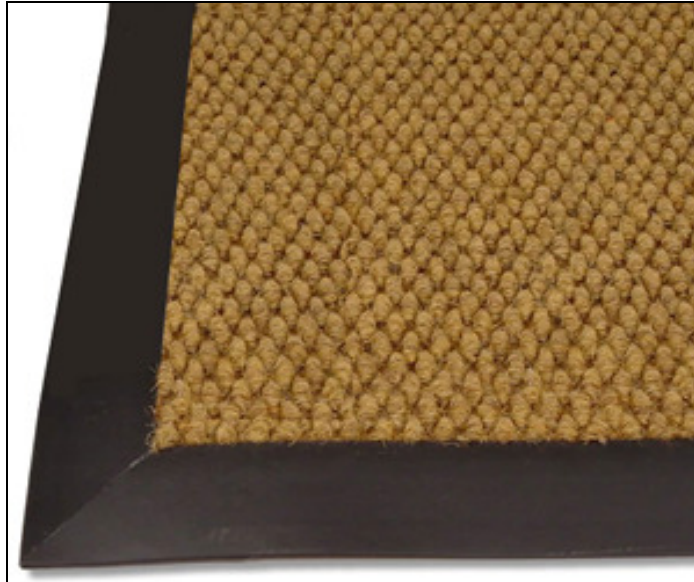

## Super Berber Entrance Mats

Super Berber Mats are high-quality, heavy-duty floor mats, well suited for highly-trafficked areas. Made from 100% needle-punched polypropylene fibers, these floor mats have a dense, heavy face weight, and are made for commercial use. The high-low hobnail surface pattern aggressively cleans shoes. Super Berber Mats are soft to walk on, yet the solution dyed fiber is coarse enough to effectively clean moisture and dirt from shoes and hide the appearance of walking patterns. UV-stabilizers make these recessed entrance mats resistant to fading and allow for fast drying.

- Mats feature a heavy-duty rubber backing for extended life
- Able to be surfaced mounted or fill recesses between 3/8" and 7/16"
- Super Berber mats can be manufactured up to 13' 4" wide and virtually any length
- ADA Compliant

#### Available Colors

Black Walnut

Charcoal

Sable Brown

Tweed Brown

Autumn Red

Dark Grey

Natural