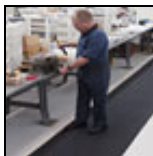

Traction Tread Rubber Runner Mats

Traction Tread Runner Mats are made from nitrile rubber, giving these rubber mats flexibility, durability and traction.

- Ideal for wet areas where additional traction is a must.
- These runner mats are manufactured with 100% rubber, which adds longevity and durability while still remaining oil and chemical resistant.
- 1/8" and 3/8" thick; up to 40' long.
- NOTE: Although labeled "Custom Configuration," all prices are based on "Standard Size Configurations."
- Environmental Green Rating: 20% Recycled Content