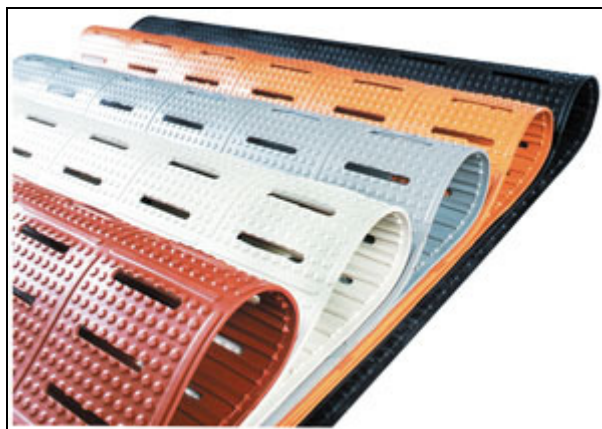

## Versa Runner Locker Room Matting

This is the industry's first, and most durable, rubber runner mat which features slotted holes for drainage, a wiper blade underside for traction, and a raised knob surface to enhance comfort.

- Great for locker rooms and pool areas where continuous length is needed and slippage is a concern.
- All colors feature 100% nitrile rubber.
- Available 3/8" thick.
- Most comfortable locker room mat in the industry.

Item No: PVR

Standard Sizes (Approximate)			
Size	Qty. 1	Qty. 2-10	Qty. 11+
2' x 4'	\$92.16	\$91.28	\$90.72
2' x 5'	\$115.20	\$114.10	\$113.40
2' x 8'	\$184.32	\$182.56	\$181.44
2' x 10'	\$230.40	\$228.20	\$226.80
3' x 4'	\$138.64	\$136.92	\$136.08
3' x 5'	\$172.80	\$171.15	\$170.10
3' x 8'	\$276.48	\$273.84	\$272.16
3' x 10'	\$345.60	\$342.30	\$340.20
4' x 4'	\$184.32	\$182.56	\$181.44
4' x 5'	\$230.40	\$228.20	\$226.80
4' x 8'	\$368.64	\$365.12	\$362.88
4' x 10'	\$460.80	\$456.40	\$453.60
2' x 60'	\$1,255.20	\$1,253.08	\$1,250.98
3' x 60'	\$1,882.80	\$1,880.31	\$1,878.05
4' x 60'	\$2,510.40	\$2,507.15	\$2,504.12