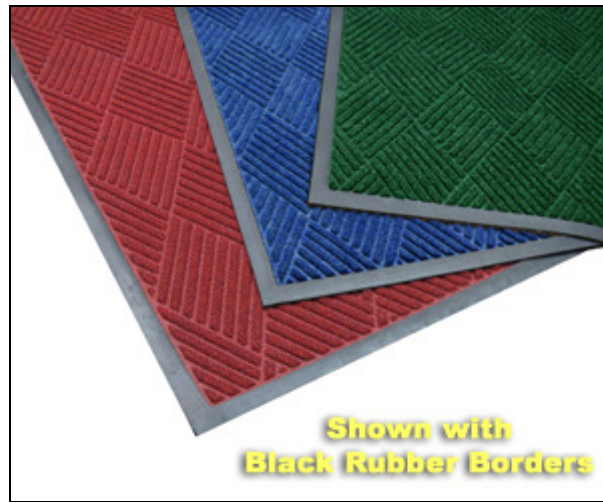

## Waterhog Premier Entrance Mats

Waterhog Premier Entrance Mats are heavy-duty floor mats for all applications. This waterhog entrance floor mat has a unique diamond ridge design which effectively removes dirt and water from shoes. The water dam border on this waterhog entrance mat holds water within its trenches and off of the floor.

- The rubber-reinforced surface, borders and backing give these waterhog mats ultimate strength.
- Surface of waterhog floor mat is an anti-static polypropylene fabric that dries quickly and will not fade or rot.
- Ideal waterhog entrance mats for both indoor and outdoor use.
- Clean waterhog floor mats by simply vacuuming, extraction cleaning methods, or hose off and hang to dry.

**Available Colors**

Charcoal

Black Smoke

Dark Brown

Chestnut Brown

Mid Brown

Red Black

Maroon