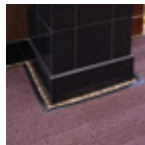

Recessed Waterhog Premier Roll Mats

Waterhog Premier Rolls Mats offer a herringbone design, which is extremely aggressive in scraping shoes clean of all grit, grime and water. The surface of these Waterhog entrance mats is constructed from a 100% anti-static polypropylene fabric that dries quickly and will not fade or rot, making it a perfect floor mat for indoor or outdoor applications.

- The waterhog mats have exclusive rubber-reinforced face nubs prevent pile from crushing, ensuring maximum product performance life and appearance retention.
- The versatile "roll good" design is flexible; great for large entrance area installation and custom cut applications.
- It is easy to clean the waterhog mats, simply vacuum or extraction cleaning methods.