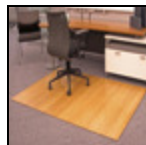

## Bamboo Chair Mats

Bamboo Chair Mats add elegance to any office. Our durable bamboo mats are made with ecologically-friendly bamboo, a highly renewable resource.

- During manufacturing, the bamboo is kiln-dried to an ideal moisture level which helps prevent cracking and warping.
- Bamboo desk mats stay in place on carpet and hard floors thanks to the felt backing, which also helps protect the floor.
- To help ensure these bamboo chair mats do not crack, 3 thicknesses are available: 1/5" thick (5mm); 1/3" thick (8mm) and 1/2" thick (12mm). The 1/2" thick floor mats fold up; the other thicknesses can be rolled up.
- Floor Mats are finished with a durable, eco-friendly, UV-resistant coating for superior protection.
- Rubber or soft polyurethane casters (chair wheels) are recommended.

NOTE: A "Lip" is the tongue that extends from the edge of the mat and covers the floor just beneath the desk. The dimensions shown below with a lip are listed as the total size of the mat (and thus inclusive of the lip).