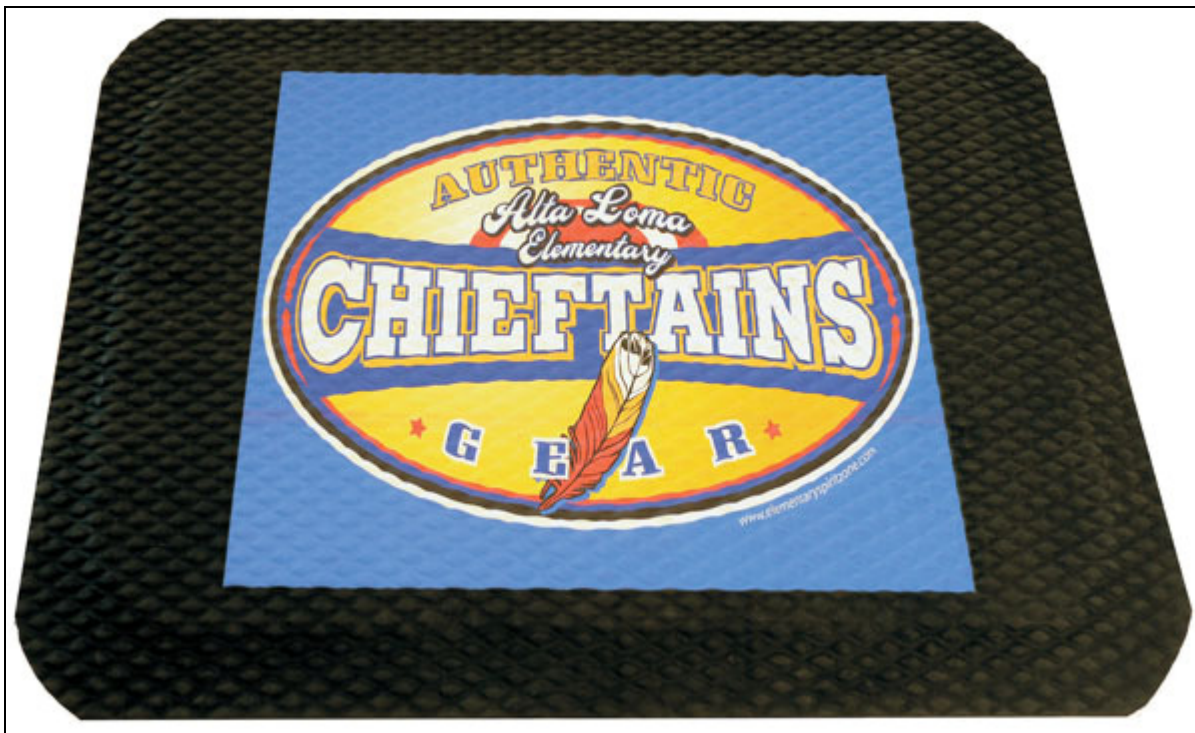

Anti-Fatigue Logo Mats

Anti-Fatigue Logo Mats are 100% slip resistant rubber comfort logo mats. Your logo is created from alternate color rubber sections, and when bonded together, create a beautiful masterpiece. These logo mats feature tapered borders, which protect you from tripping.

- 5/8" thick nitrile rubber construction
- Bi-level construction provides added comfort and ergonomic support while reducing stress on back and knees.
- Easy to clean, simply vacuum or wipe off and dry

Call for Custom Sizes
and for 50+ quantities

Primary Colors:

Black

Dark Grey

Silver

Chocolate

Dark Gold

Suede